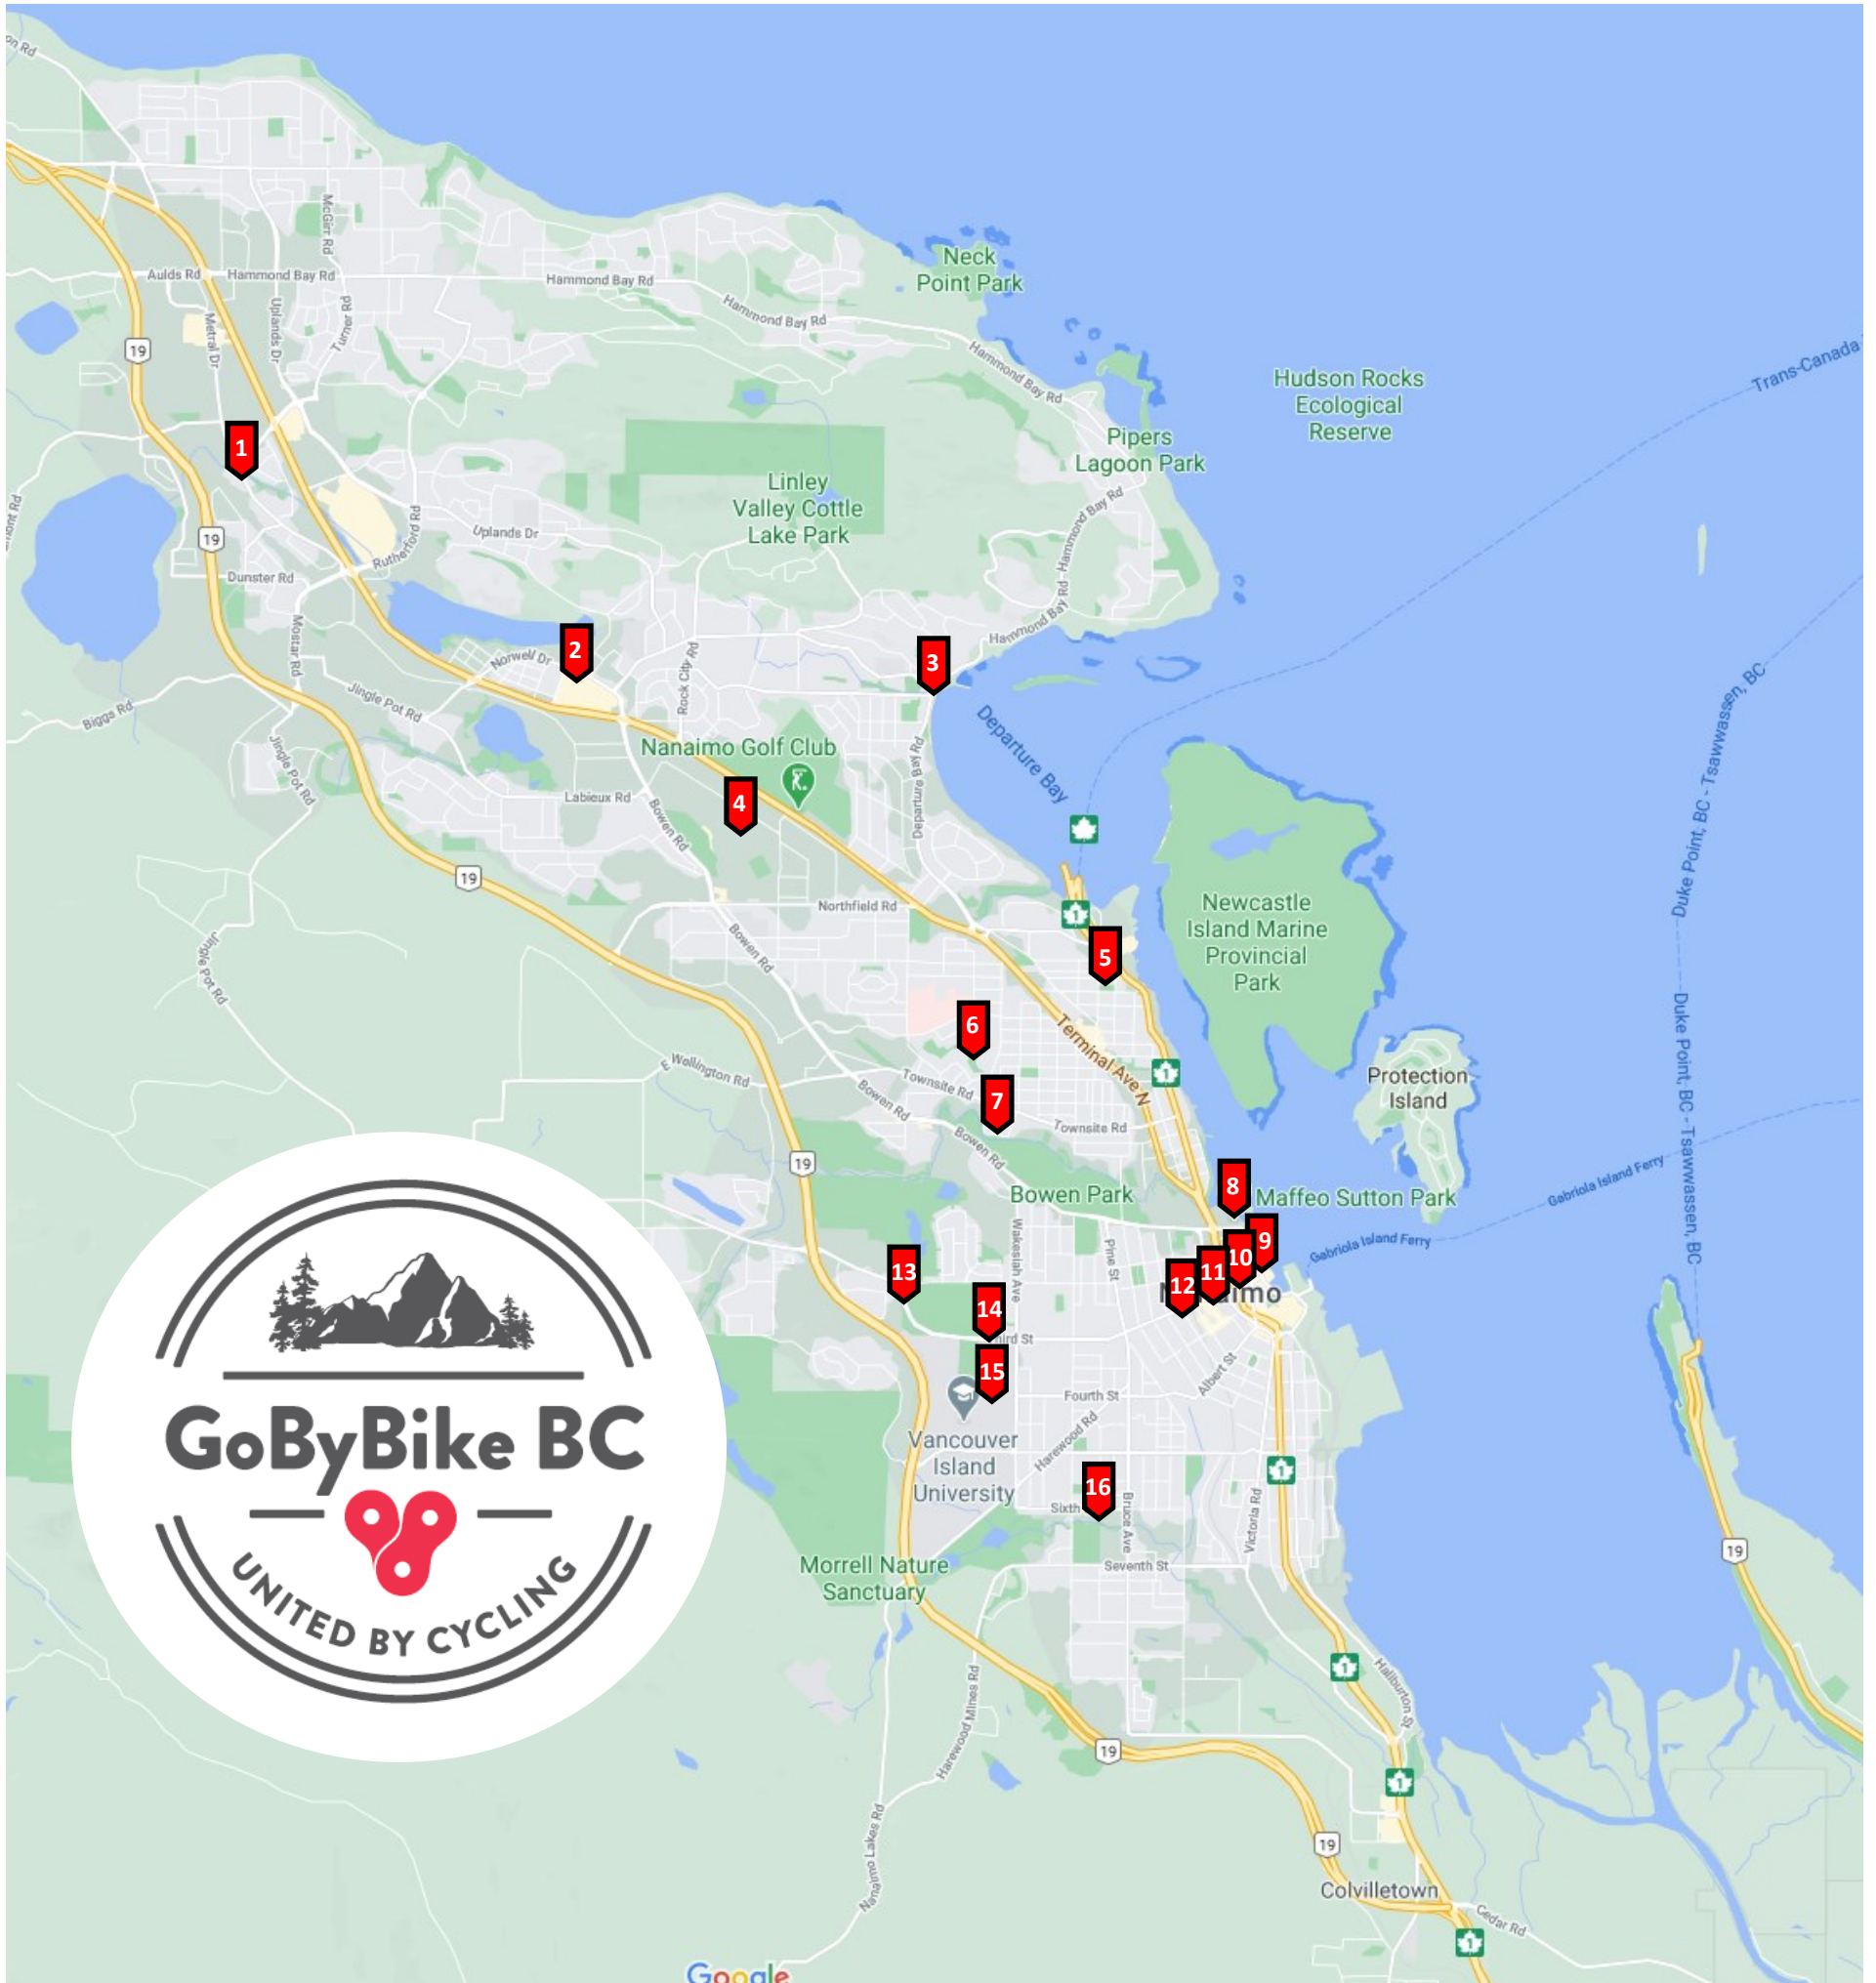

Pedal to
Places
Challenge
Nanaimo!

*Old School**
THE PLACES MAP

See Places List for more details on locations & bonuses

* We are pleased to announce the launch of the [Nanaimo Cycling Map App!](#) Check out the app to see all of the Places, along with cycling routes and other layers. Provide your feedback on the app at [getinvolvednanaimo.ca!](http://getinvolvednanaimo.ca)