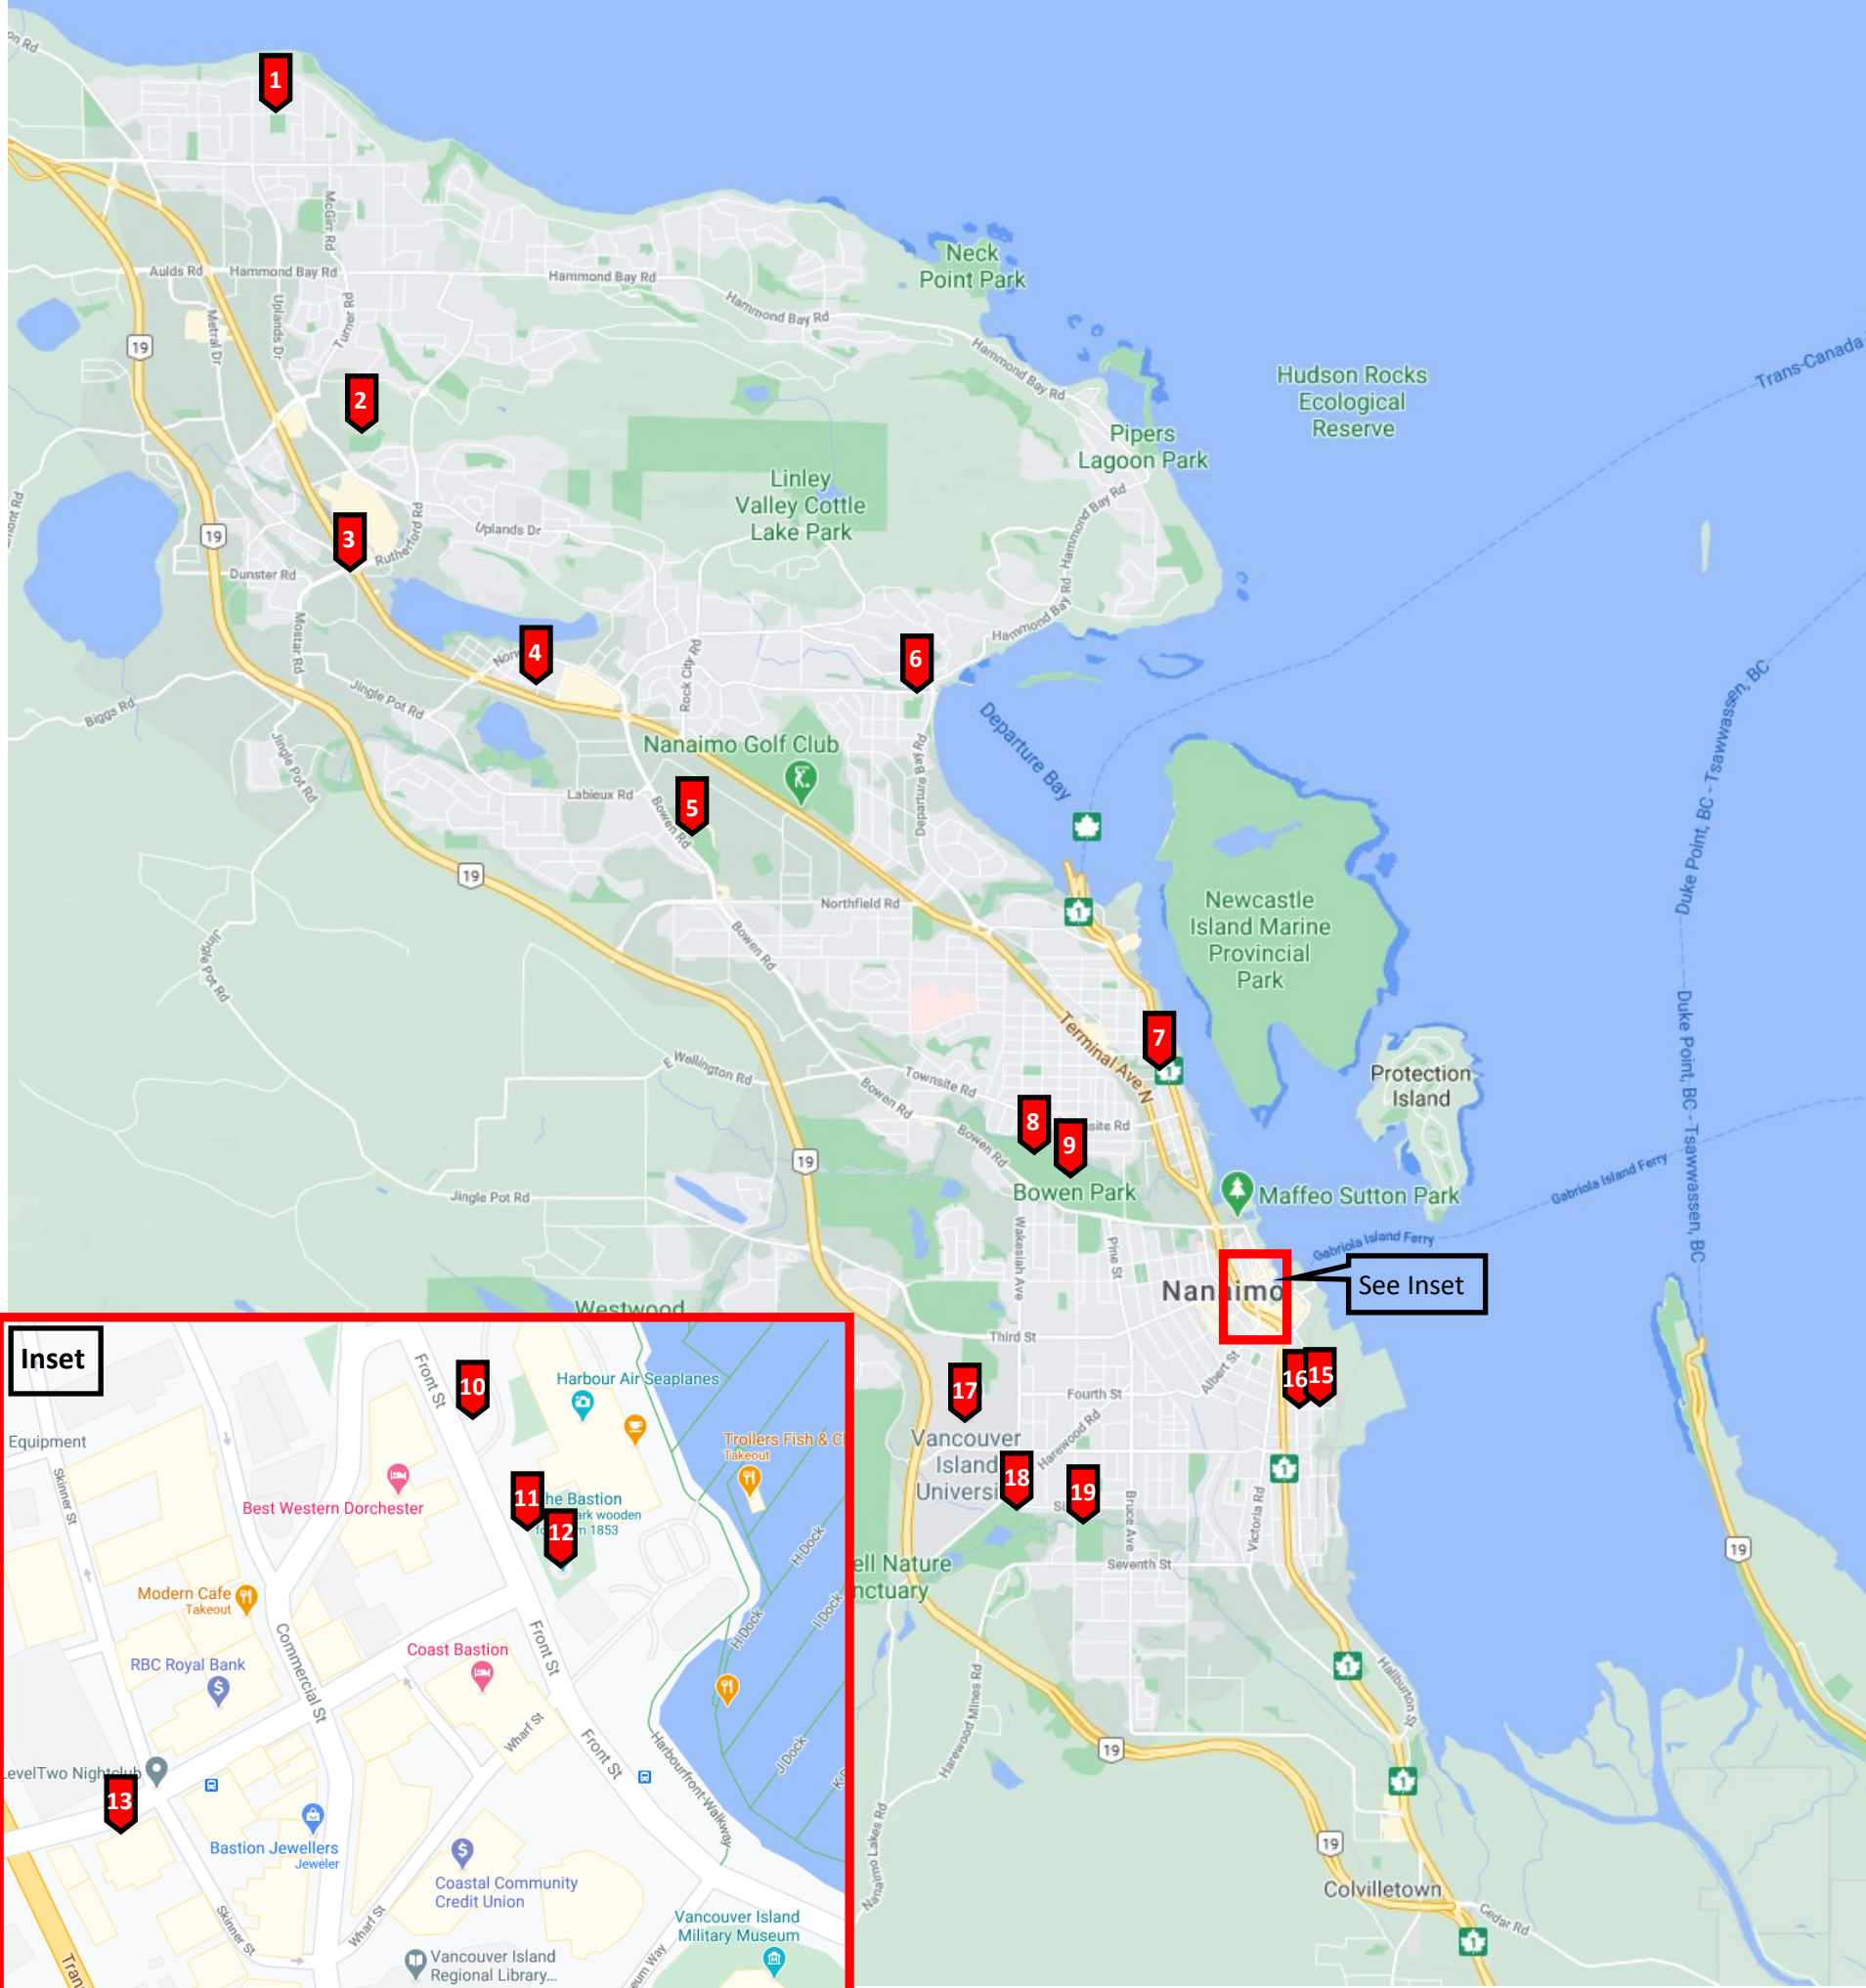

Pedal to  
Places  
Challenge  
*Nanaimo!*

# THE PLACES MAP

- Check out the Places List and How to Participate pages for more details on locations, bonuses, rules, and tips
- If you arrive at a Place and cannot find the sign/ code word, please email [madeleine.koch@nanaimo.ca](mailto:madeleine.koch@nanaimo.ca)